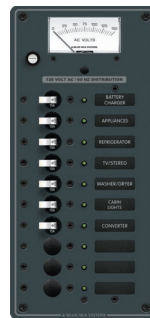

### Features

- On indicating LEDs in all circuit positions
- Backlit label positions

### Component References

- A-Series Circuit Breakers (p. 84)
- AC Analog Meters (p. 143)
- 360 Panels include 4206 label set (p. 157)
- Traditional Metal Panels include 8031 label set (p. 156)
- Green ON-indicating LEDs (p. 155)

	8058	8158	1210	1211	8097	8197
Style	Traditional Metal		360 Panel System		Traditional Metal	
Total Positions	3 Positions		4 Positions		6 Positions	
Circuit Breakers	3 A-Series, 15A (7210)	3 A-Series, 8A (7299)	4 A-Series, 15A (7403)	4 A-Series, 8A (7401)	6 A-Series, 15A (7210)	6 A-Series, 8A (7299)
Nominal Voltage	120V AC	230V AC	120V AC	230V AC	120V AC	230V AC
Maximum Amperage	100A		100A		100A per bus	
Actuator Style	White Toggle		Flat Rocker		White Toggle	
Insulating Back Cover	4026 sold separately (p. 155)		1331 sold separately (154)		--	
Width x Height in (mm)	5.25 (133.35) x 3.75 (95.25)		4.88 (123.83) x 4.75 (120.65)		10.50 (266.70) x 3.75 (95.25)	
Depth in (mm)	2.50 (63.50)		3.00 (76.20)		2.50 (63.50)	

	1228	1229	8059	8159
Style	360 Panel System		Traditional Metal	
Total Positions	8 Positions		8 Positions	
Circuit Breakers	8 A-Series, 15A (7403)	8 A-Series, 8A (7401)	5 A-Series, 15A (7210)	5 A-Series, 8A (7299)
Nominal Voltage	120V AC	230V AC	120V AC	230V AC
Maximum Amperage	100A		100A	
Actuator Style	Flat Rocker		White Toggle	
Insulating Back Cover	2 x 1331 sold separately (p. 154)		4027 sold separately (p. 155)	
Width x Height in (mm)	4.88 (123.83) x 7.75 (196.85)		5.25 (133.35) x 7.50 (190.50)	
Depth in (mm)	3.00 (76.20)		2.50 (63.50)	