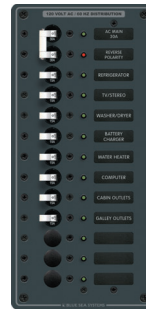

	1202	1203	1505	8074	8174	8488	8588
Style	360 Panel System		360 Panel System	Traditional Metal		Traditional Metal	
Total Positions	Main + 6 positions		Main + 6 positions	Main + 8 positions		Main + 8 positions	
A-Series Circuit Breakers	Main, 30A (7414) 6 Branch, 15A (7403)	Main, 16A (7412) 6 Branch, 8A (7401)	Main, 30A (7414) 6 Branch, 15A (7403)	Main, 30A (7238) 5 Branch, 15A (7210)	Main, 16A (7294) 5 Branch, 8A (7299)	Main, 30A (7238) 5 Branch, 15A (7210)	Main, 16A (7294) 5 Branch, 8A (7299)
Nominal Voltage	120V AC	230V AC	120V AC	120V AC	230V AC	120V AC	230V AC
Actuator Style	Flat Rocker		Flat Rocker	White Toggle		White Toggle	
AC Meter	--		M2 AC Multimeter (1838)	0-150V (8244) 0-50A (8246)	0-250V (8245) 0-50A (8246)	0-150V (9353)	0-250V (9354)
Insulating Back Cover	2 x 1331 sold separately (p. 150)		--	--		--	
Width x Height in (mm)	4.88 (123.83) x 7.75 (196.85)		4.88 (123.82) x 10.75 (273.05)	5.25 (133.35) x 11.25 (285.75)		5.25 (133.35) x 11.25 (285.75)	
Depth in (mm)	3.00 (76.20)		4.00 (101.60)	3.00 (76.20)		2.50 (63.50)	

	8406	8506	8485	8585	8076	8176
Style	Traditional Metal		Traditional Metal		Traditional Metal	
Total Positions	Main + 8 positions		Main + 11 positions		Main + 11 positions	
A-Series Circuit Breakers	Main, 30A (7238) 5 Branch, 15A (7210)	Main, 16A (7294) 5 Branch, 8A (7299)	Main, 30A (7238) 8 Branch, 15A (7210)	Main, 16A (7294) 8 Branch, 8A (7299)	Main, 30A (7238) 8 Branch, 15A (7210)	Main, 16A (7294) 8 Branch, 8A (7299)
Nominal Voltage	120V AC	230V AC	120V AC	230V AC	120V AC	230V AC
Actuator Style	White Toggle		White Toggle		White Toggle	
AC Meter	Digital Multimeter (8247)		--		0-150V (8244) 0-50A (8246)	0-250V (8245) 0-50A (8246)
Insulating Back Cover	--		--		--	
Width x Height in (mm)	5.25 (133.35) x 11.25 (285.75)		5.25 (133.35) x 11.25 (285.75)		10.50 (266.70) x 7.50 (190.50)	
Depth in (mm)	4.00 (101.60)		2.50 (63.50)		3.00 (76.20)	